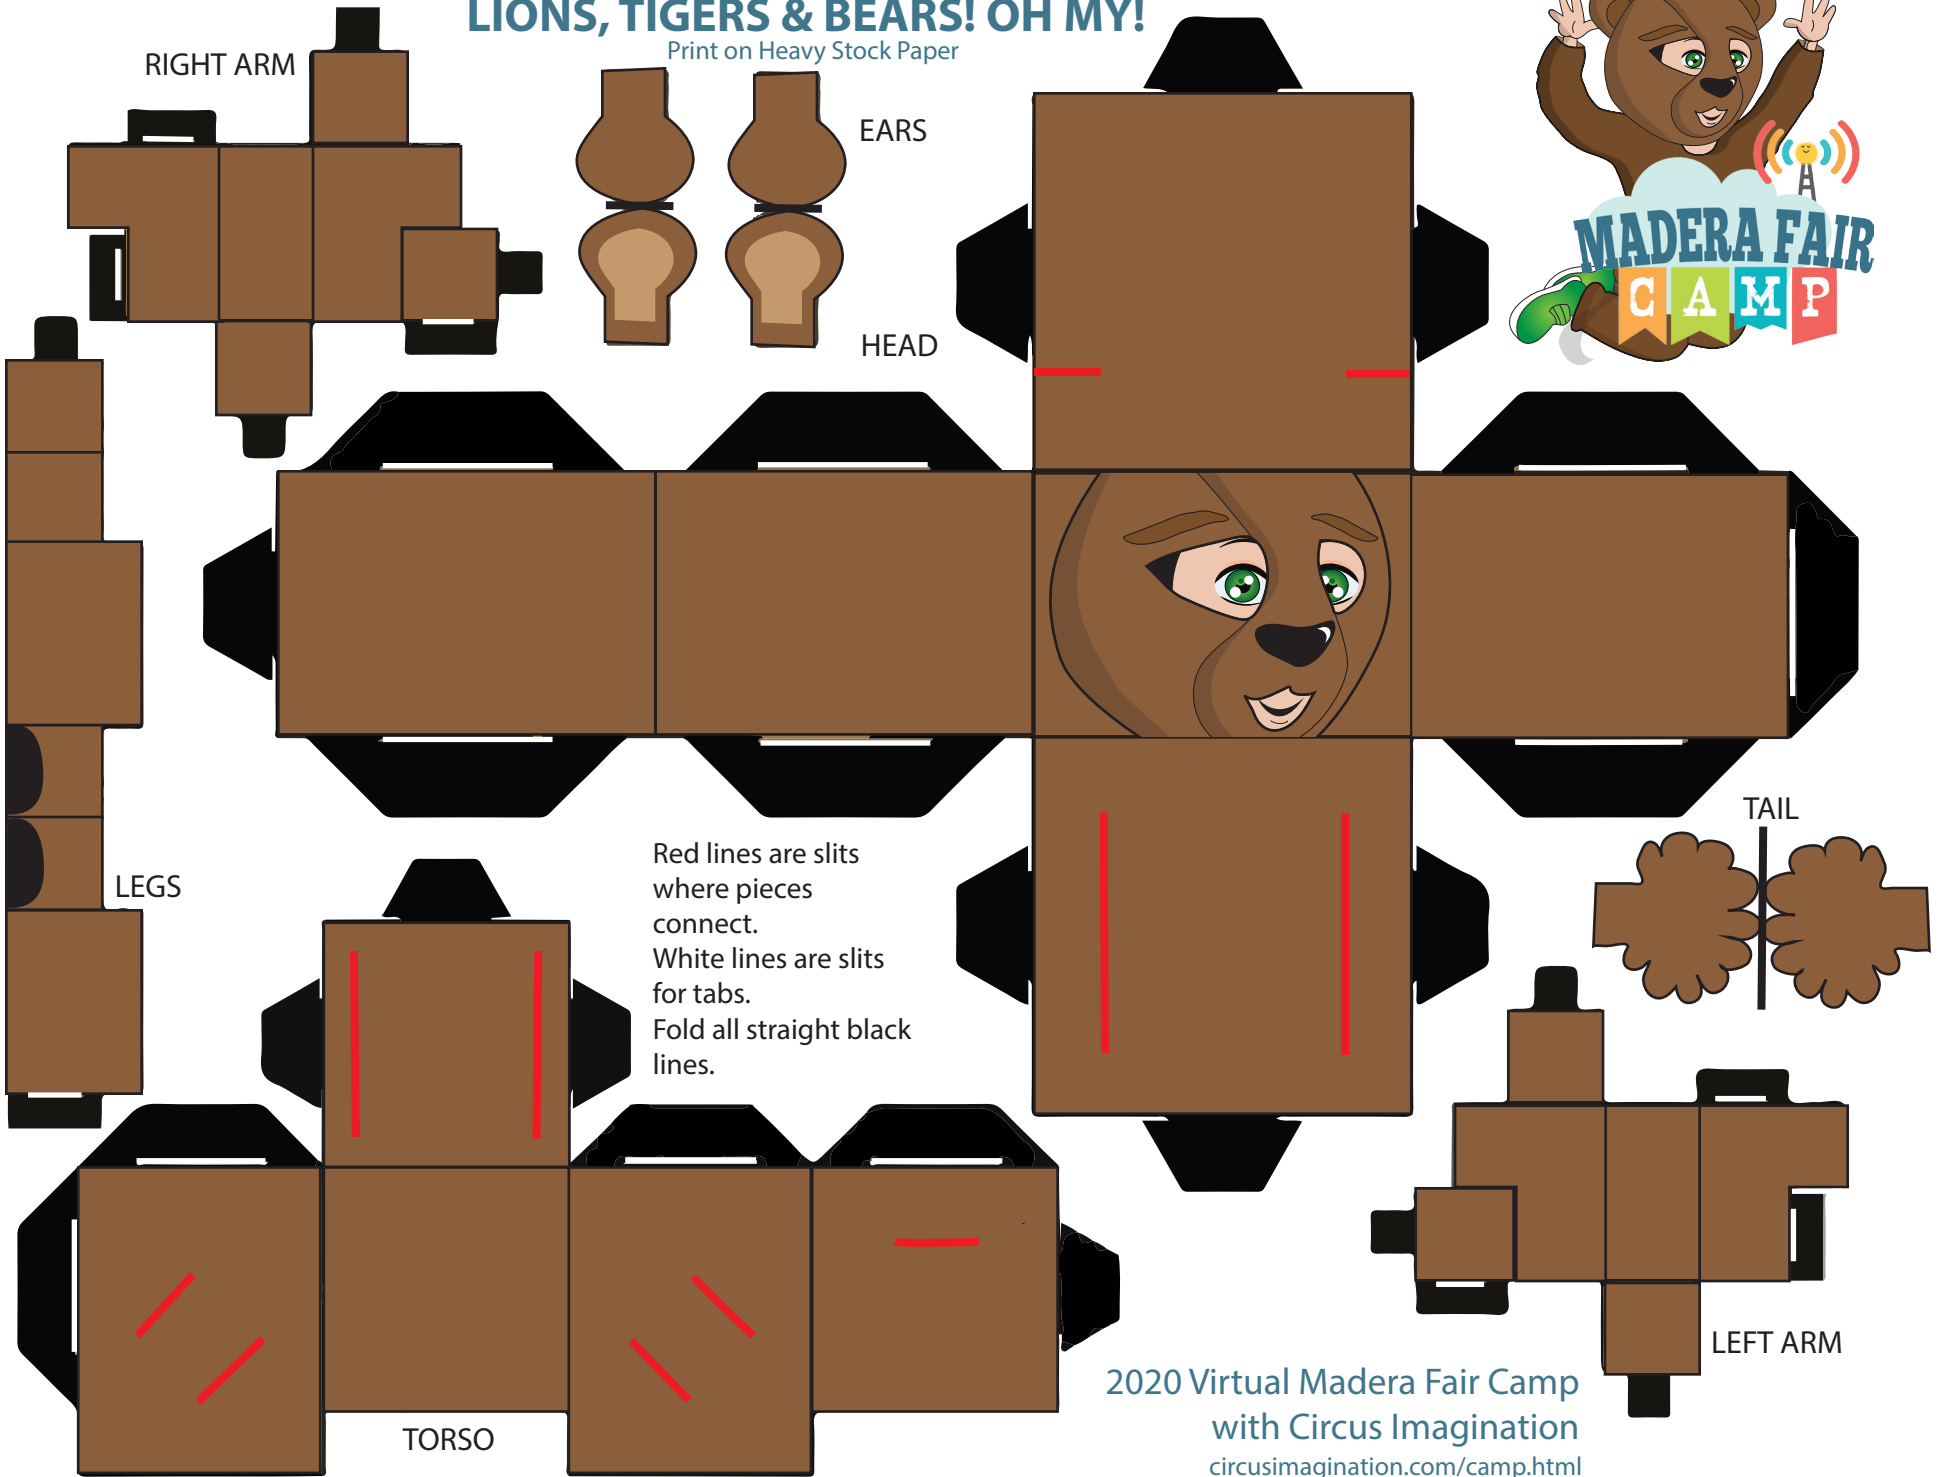

LIONS, TIGERS & BEARS! OH MY!

Print on Heavy Stock Paper

Red lines are slits where pieces connect.
White lines are slits for tabs.
Fold all straight black lines.